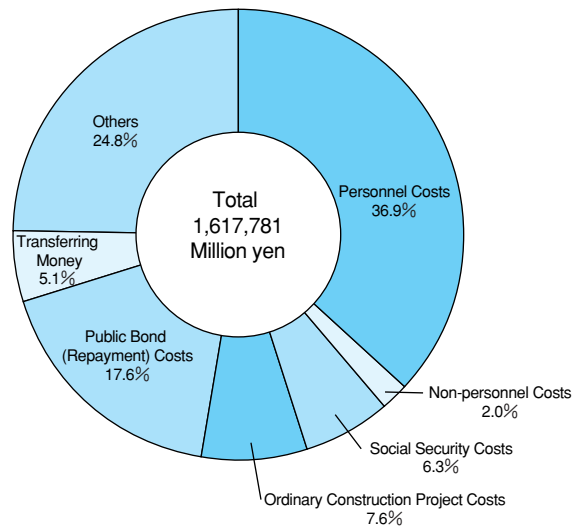

Annual Expenditure
Fiscal Year 2005